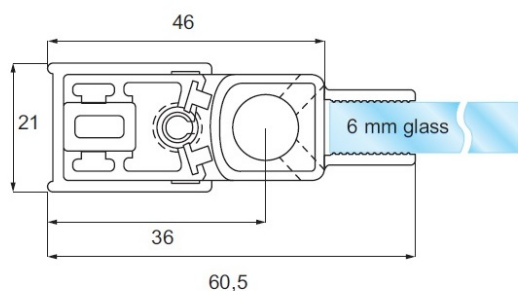

PRODUCT SHEET

Description:

Lift Hinge "Square" Wall/Glass, Black Finish, 1,9 Meters, All Accessories

Item number:

15.22.992-0

Units	Box	Carton	HS Code	Barcode
Set	1	10	8302100090	
				5704866439213

SISO A/S