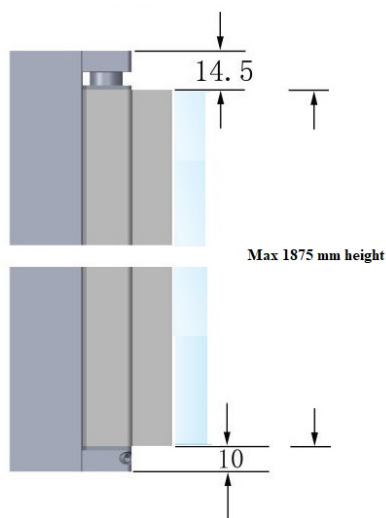

PRODUCT SHEET

Description:

Lift Hinge "Square" Wall/Glass, Black Finish, 1,9 Meters, All Accessories

Item number:

15.22.992-0

Units	Box	Carton	HS Code	Barcode
Set	1	10	8302100090	
				5704866439213

SISO A/S